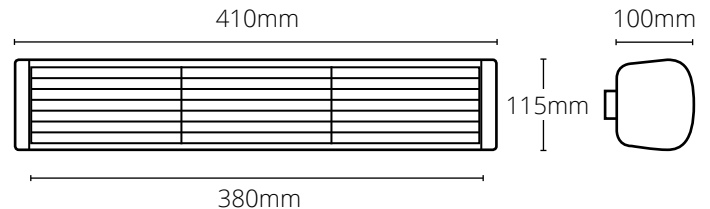

Technical Data

VLRW15 infrared heater

VLRW15

Code	Colour	Watts	IP rating
VLRW15	Silver RAL9006	1500	24

Supplied with

- Wall mounting bracket
- 3.0m white mains supply cable.

Specifications

Voltage: 220-240V
 Weight: 1.3kg
 Lamp life: 7000h

Area coverage

H (m)	X (m)	Y (m)	Z (m)	Area (m ²)
Wall mounted				
2.0	2.1	2.4	3.8	7.0
2.5	2.8	3.0	5.0	11.7
Overhead mounted				
2.0	3.3	2.5	-	8.3
2.5	4.5	3.5	-	15.8

Overhead mount

Wall mount

H = mounting height