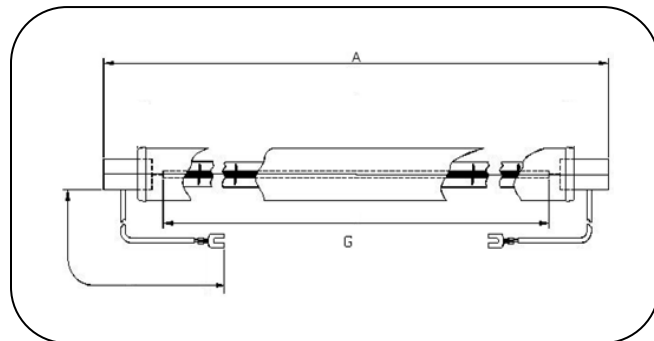

Jacketed-64245010

Product	Watts (W)	Volts (V)	Dim A	Dim G	Cap
Flying Leads					
64245020	500	240	216	150	SK15
64245010	500	240	216	150	SK15

Victory Lighting (UK) Ltd

36 Orbital, 25 Business Park, Dwight Road, Watford, Herts, WD18 9DA

www.victorylighting.co.uk

Tel +44 (0) 1923 804 020

Fax +44 (0) 01923 804 081