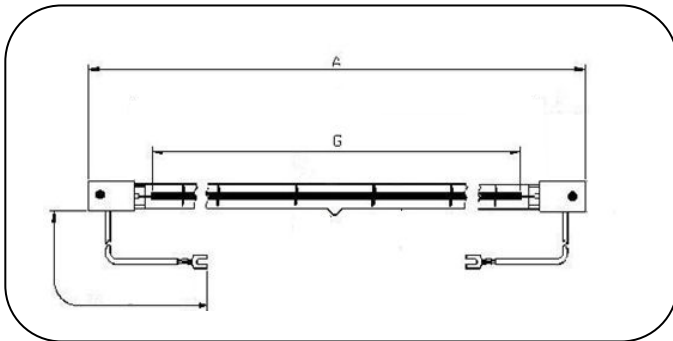

Product	Watts (W)	Volts (V)	Dim A	Dim B	Cap
Bare Lamps					
5424102D	100	240	117.6	114.2	R7s
6424202D	200	240	117.6	114.2	R7s
64243021	300	240	117.6	114.2	R7s
54243026	300	240	220.6	217.2	R7s
54245027	500	240	117.6	114.2	R7s
64245023	500	240	220.6	217.2	R7s
Jacketed Lamps					
64241017	100	240	117.6	114.2	R7s
64241016	100	240	220	216	R7s
64242013	200	240	118	114.2	R7s
64242014	200	240	220	216	R7s
64243011	300	240	118	114.2	R7s
64243012	300	240	220	216	R7s
64245014	500	240	220	216	R7s
64241015	1000	240	350	346	R7s

Catering Lamps are also available with Flying Leads in both Bare and Jacketed:

Bare-64245020