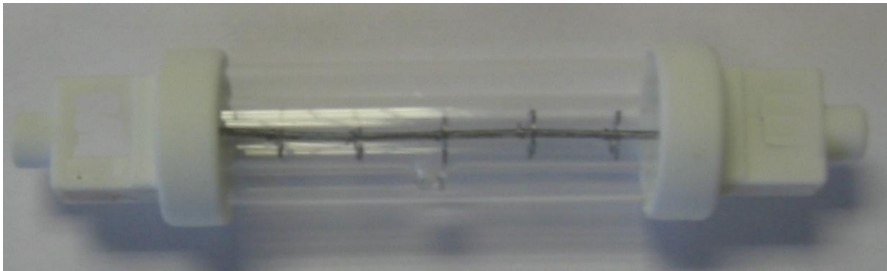

Catering Lamps

We have introduced a new range of “quick fit” special low pressure lamps designed specifically for catering applications.

	Bare Lamps	Jacketed Lamps
Product Features	<ul style="list-style-type: none"> ○ Long Life ○ Easy Replacement 	<ul style="list-style-type: none"> ○ These lamps offer better protection to food ingress ○ More resilient to impact breaks
Application	<ul style="list-style-type: none"> ○ Catering 	

Product	Watts (W)	Volts (V)	Dim A	Dim B	Cap
Bare Lamps					
5424102D	100	240	117.6	114.2	R7s
6424202D	200	240	117.6	114.2	R7s
64243021	300	240	117.6	114.2	R7s
54243026	300	240	220.6	217.2	R7s
54245027	500	240	117.6	114.2	R7s
64245023	500	240	220.6	217.2	R7s
Jacketed Lamps					
64241017	100	240	117.6	114.2	R7s
64241016	100	240	220	216	R7s
64242013	200	240	118	114.2	R7s
64242014	200	240	220	216	R7s
64243011	300	240	118	114.2	R7s
64243012	300	240	220	216	R7s
64245014	500	240	220	216	R7s
64241015	1000	240	350	346	R7s

Catering Lamps are also available with Flying Leads in both Bare and Jacketed:

Bare-64245020

Jacketed-64245010

Product	Watts (W)	Volts (V)	Dim A	Dim G	Cap
Flying Leads					
64245020	500	240	216	150	SK15
64245010	500	240	216	150	SK15