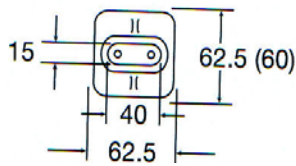

HQSF

Type, Weight, Wattage	HSFE/HFSF	220g	250	400	600	800	1000	W
	HHSF	125g	125	200	300	400	500	W
	HQSF	75g	60	100	150	200	250	W
Typical operating temperature			450	570	700	810	860	°C
Maximum permissible temperature			900	900	900	900	900	°C
Wavelength range			2 - 10					µm

Standard Design	Thermocouple Radiators
Operating voltage 230V	Integrated Thermocouple
Ceramic Hollow casting	Type K (NiCr-Ni)
Leads 85mm	TC leads 100mm
Standard Socket	
Mounting Set	
Integrated thermal insulation	

Product	Wattage (W)	Volts (V)
HSFE		
HSFE250w230v	250	230
HSFE400w230v	400	230
HSFE600w230v	600	230
HSFE800w230v	800	230
HSFE1000w230v	1000	230
HFSF		
HFSF250w230v	250	230
HFSF400w230v	400	230
HFSF600w230v	600	230
HFSF800w230v	800	230
HFSF1000w230v	1000	230
HHSF		
HHSF125w230v	125	230
HHSF200w230v	200	230
HHSF300w230v	300	230
HHSF400w230v	400	230
HHSF500w230v	500	230
HQSF		
HQSF60w230v	60	230
HQSF100w230v	100	230
HQSF150w230v	150	230
HQSF200w230v	200	230
HQSF250w230v	250	230

Victory Lighting (UK) Ltd

Quay West, Salamander Quay, Harefield, Uxbridge, Middlesex, UB9 6NZ

www.victorylighting.co.uk

Tel +44 (0) 1895 821 821

Fax +44 (0) 1895 821 822