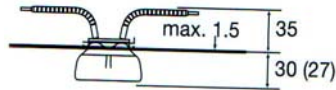

HQSF

Type, Weight, Wattage	HSFE/HFSF	220g	250	400	600	800	1000	W
	HHSF	125g	125	200	300	400	500	W
	HQSF	75g	60	100	150	200	250	W
Typical operating temperature			450	570	700	810	860	°C
Maximum permissible temperature			900	900	900	900	900	°C
Wavelength range			2 - 10					µm

Standard Design	Thermocouple Radiators
Operating voltage 230V	Integrated Thermocouple
Ceramic Hollow casting	Type K (NiCr-Ni)
Leads 85mm	TC leads 100mm
Standard Socket	
Mounting Set	
Integrated thermal insulation	

Product	Wattage (W)	Volts (V)
HSFE		
HSFE250w230v	250	230
HSFE400w230v	400	230
HSFE600w230v	600	230
HSFE800w230v	800	230
HSFE1000w230v	1000	230
HFSF		
HFSF250w230v	250	230
HFSF400w230v	400	230
HFSF600w230v	600	230
HFSF800w230v	800	230
HFSF1000w230v	1000	230
HHSF		
HHSF125w230v	125	230
HHSF200w230v	200	230
HHSF300w230v	300	230
HHSF400w230v	400	230
HHSF500w230v	500	230
HQSF		
HQSF60w230v	60	230
HQSF100w230v	100	230
HQSF150w230v	150	230
HQSF200w230v	200	230
HQSF250w230v	250	230

Victory Lighting (UK) Ltd

Quay West, Salamander Quay, Harefield, Uxbridge, Middlesex, UB9 6NZ

www.victorylighting.co.uk

Tel +44 (0) 1895 821 821

Fax +44 (0) 1895 821 822