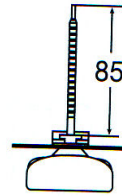

HQSF

Type, Weight, Wattage	HSFE/HFSF	220g	250	400	600	800	1000	W
	HHSF	125g	125	200	300	400	500	W
	HQSF	75g	60	100	150	200	250	W
Typical operating temperature			450	570	700	810	860	°C
Maximum permissible temperature			900	900	900	900	900	°C
Wavelength range			2 - 10					µm

Standard Design	Thermocouple Radiators
Operating voltage 230V	Integrated Thermocouple
Ceramic Hollow casting	Type K (NiCr-Ni)
Leads 85mm	TC leads 100mm
Standard Socket	
Mounting Set	
Integrated thermal insulation	

Product	Wattage (W)	Volts (V)
HSFE		
HSFE250w230v	250	230
HSFE400w230v	400	230
HSFE600w230v	600	230
HSFE800w230v	800	230
HSFE1000w230v	1000	230
HFSF		
HFSF250w230v	250	230
HFSF400w230v	400	230
HFSF600w230v	600	230
HFSF800w230v	800	230
HFSF1000w230v	1000	230
HHSF		
HHSF125w230v	125	230
HHSF200w230v	200	230
HHSF300w230v	300	230
HHSF400w230v	400	230
HHSF500w230v	500	230
HQSF		
HQSF60w230v	60	230
HQSF100w230v	100	230
HQSF150w230v	150	230
HQSF200w230v	200	230
HQSF250w230v	250	230

Victory Lighting (UK) Ltd

Quay West, Salamander Quay, Harefield, Uxbridge, Middlesex, UB9 6NZ

www.victorylighting.co.uk

Tel +44 (0) 1895 821 821

Fax +44 (0) 1895 821 822