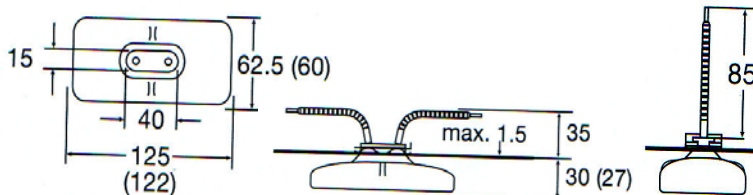

HHSF

Victory Lighting (UK) Ltd

Quay West, Salamander Quay, Harefield, Uxbridge, Middlesex, UB9 6NZ

www.victorylighting.co.uk

Tel +44 (0) 1895 821 821

Fax +44 (0) 1895 821 822