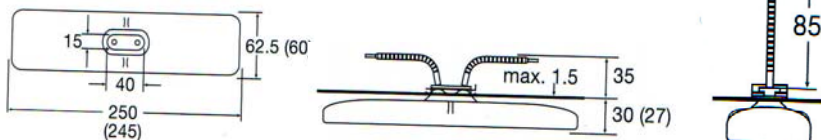

Energy Saving Hollow Ceramic Infrared Panel Radiators

Reduce Energy Costs by 25%!

Victory Lighting have now introduced the 'HI Heat Energy Saving' Ceramic Emitter With energy costs rising you cannot afford to ignore this product

This range is made using a hollow casting ceramic process. Compared to ceramic IR radiators these are produced using the full-pour casting process, radiators have a considerably shorter heating-up time. The hollow is filled with a **special thermal insulating material**, so more energy is directed at the material to be heated. Hollow ceramic Infrared Panel Radiators are available in four designs and cover the power range from 60w to 1000w. These radiators have customary market dimension and can therefore replace existing radiators.

HSFE

HFSF

HHSF

Victory Lighting (UK) Ltd

Quay West, Salamander Quay, Harefield, Uxbridge, Middlesex, UB9 6NZ

www.victorylighting.co.uk

Tel +44 (0) 1895 821 821

Fax +44 (0) 1895 821 822