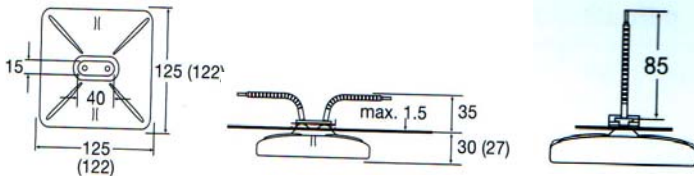

Energy Saving Hollow Ceramic Infrared Panel Radiators

Reduce Energy Costs by 25%!

Victory Lighting have now introduced the 'HI Heat Energy Saving' Ceramic Emitter With energy costs rising you cannot afford to ignore this product

This range is made using a hollow casting ceramic process. Compared to ceramic IR radiators these are produced using the full-pour casting process, radiators have a considerably shorter heating-up time. The hollow is filled with a **special thermal insulating material**, so more energy is directed at the material to be heated. Hollow ceramic Infrared Panel Radiators are available in four designs and cover the power range from 60w to 1000w. These radiators have customary market dimension and can therefore replace existing radiators.

HSFE